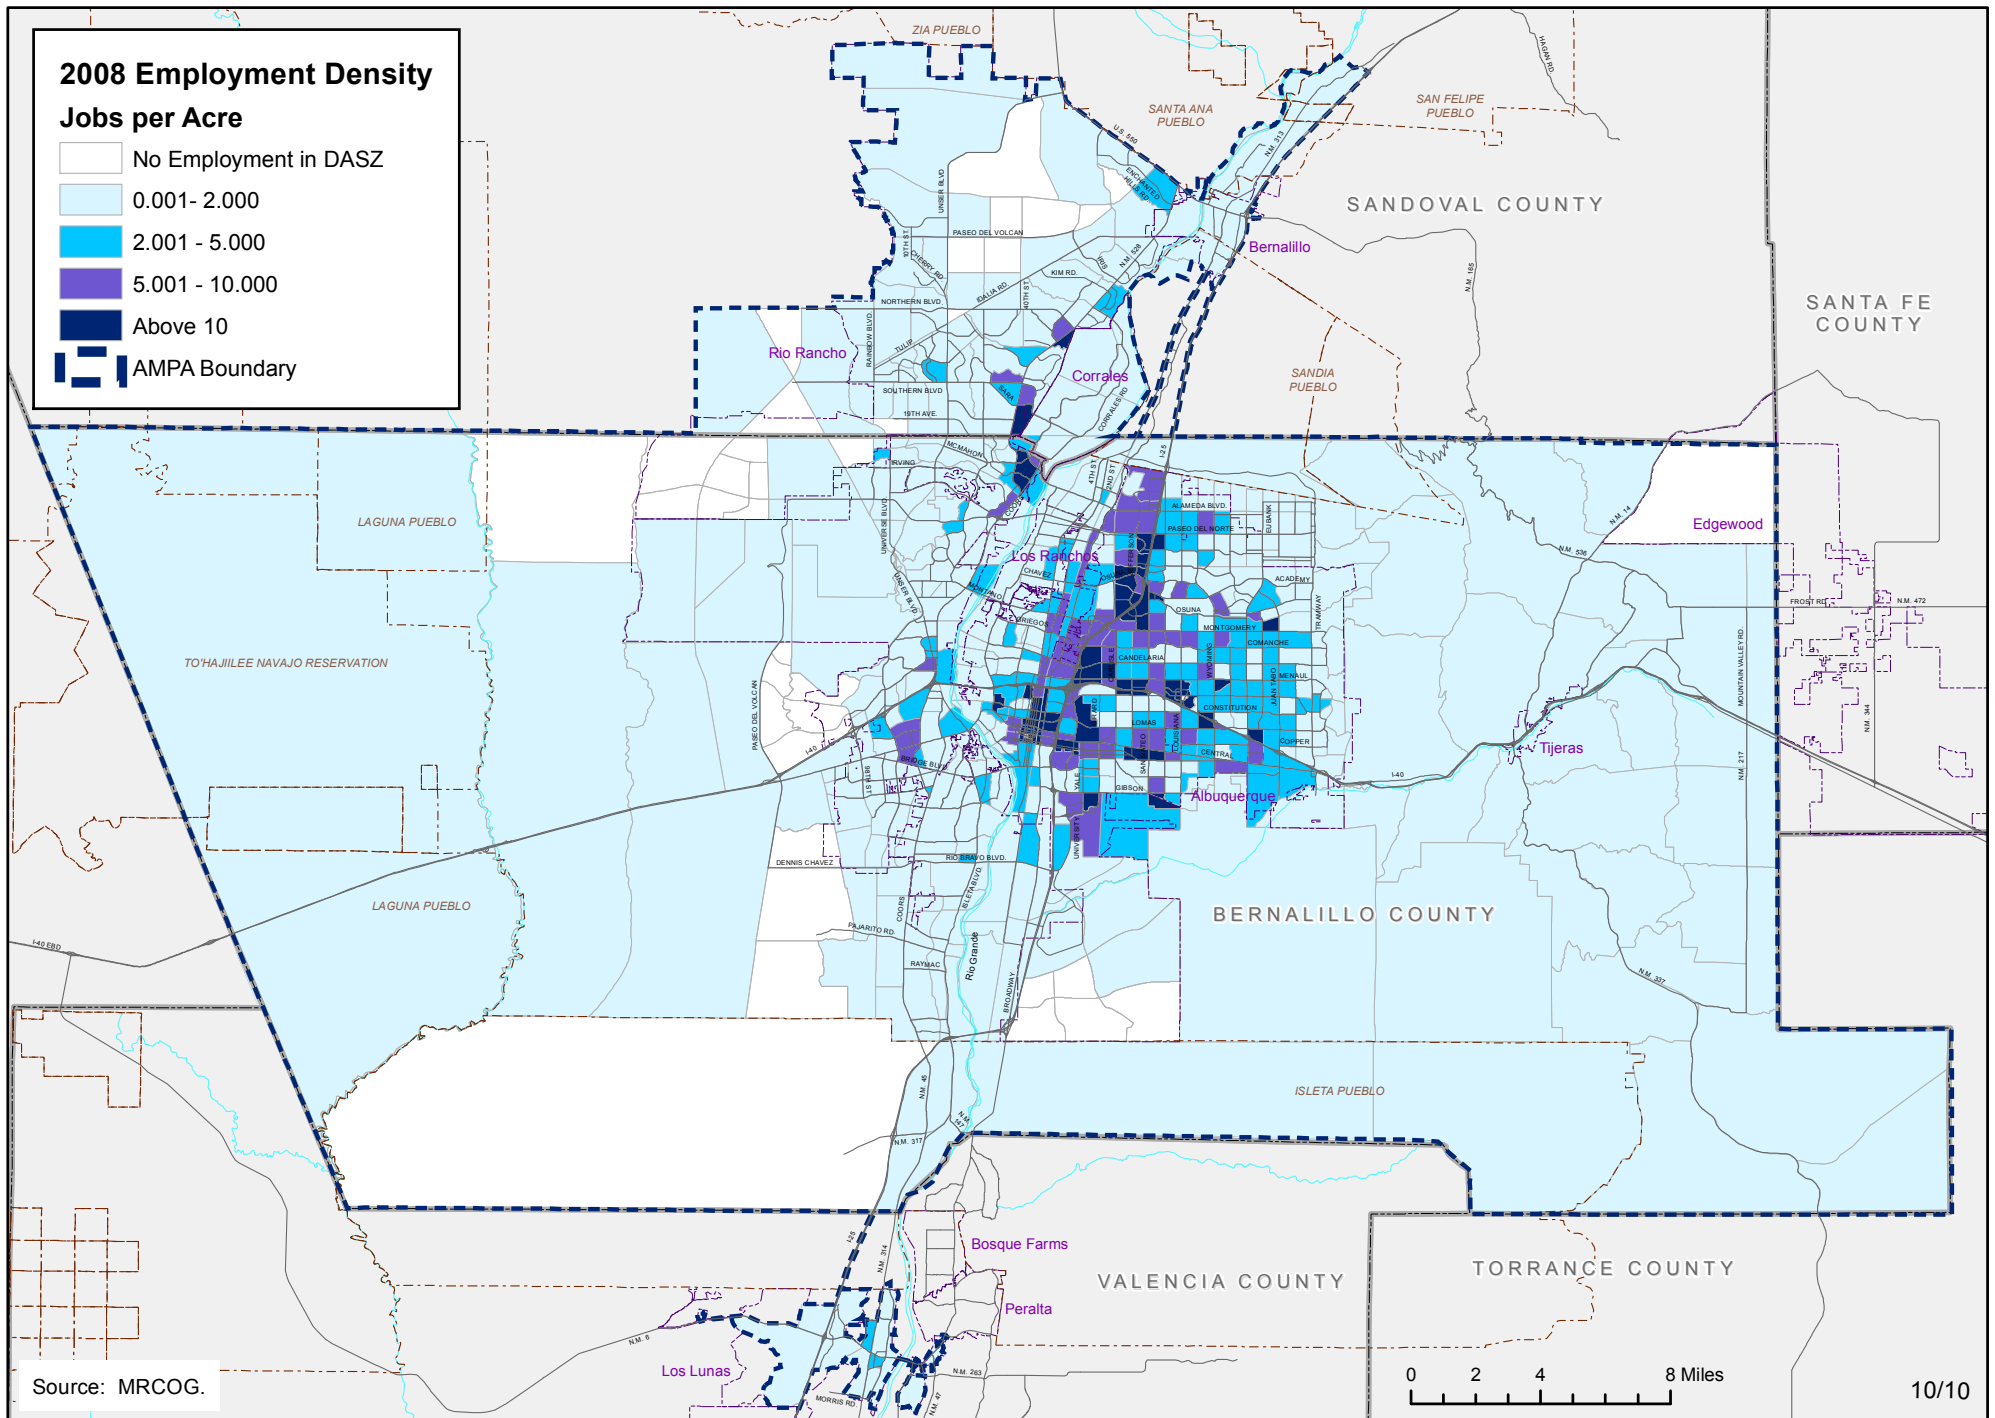

2008 Employment Density

Jobs per Acre

- No Employment in DASZ
- 0.001- 2.000
- 2.001 - 5.000
- 5.001 - 10.000
- Above 10
- AMPA Boundary

Source: MRCOG.

0 2 4 8 Miles