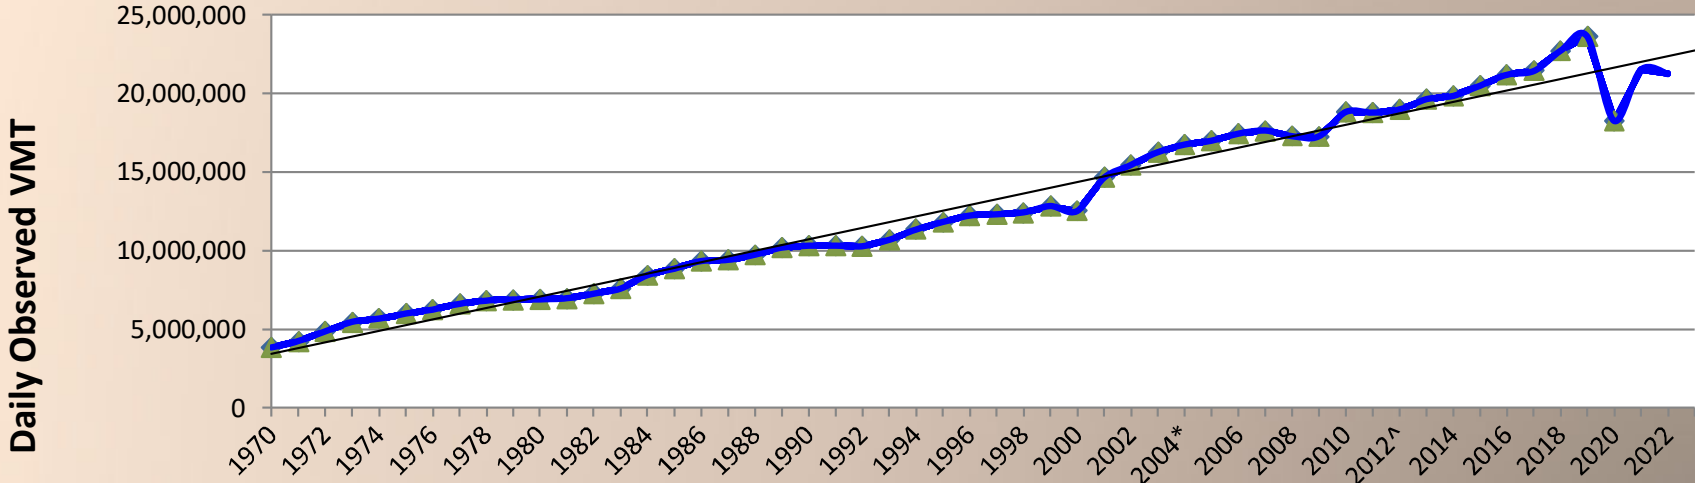

Observed AMPA VMT (Daily)

* Expanded AMPA to include Los Lunas and Algodones
^ Expanded AMPA to include Valencia Cnty, Cochiti