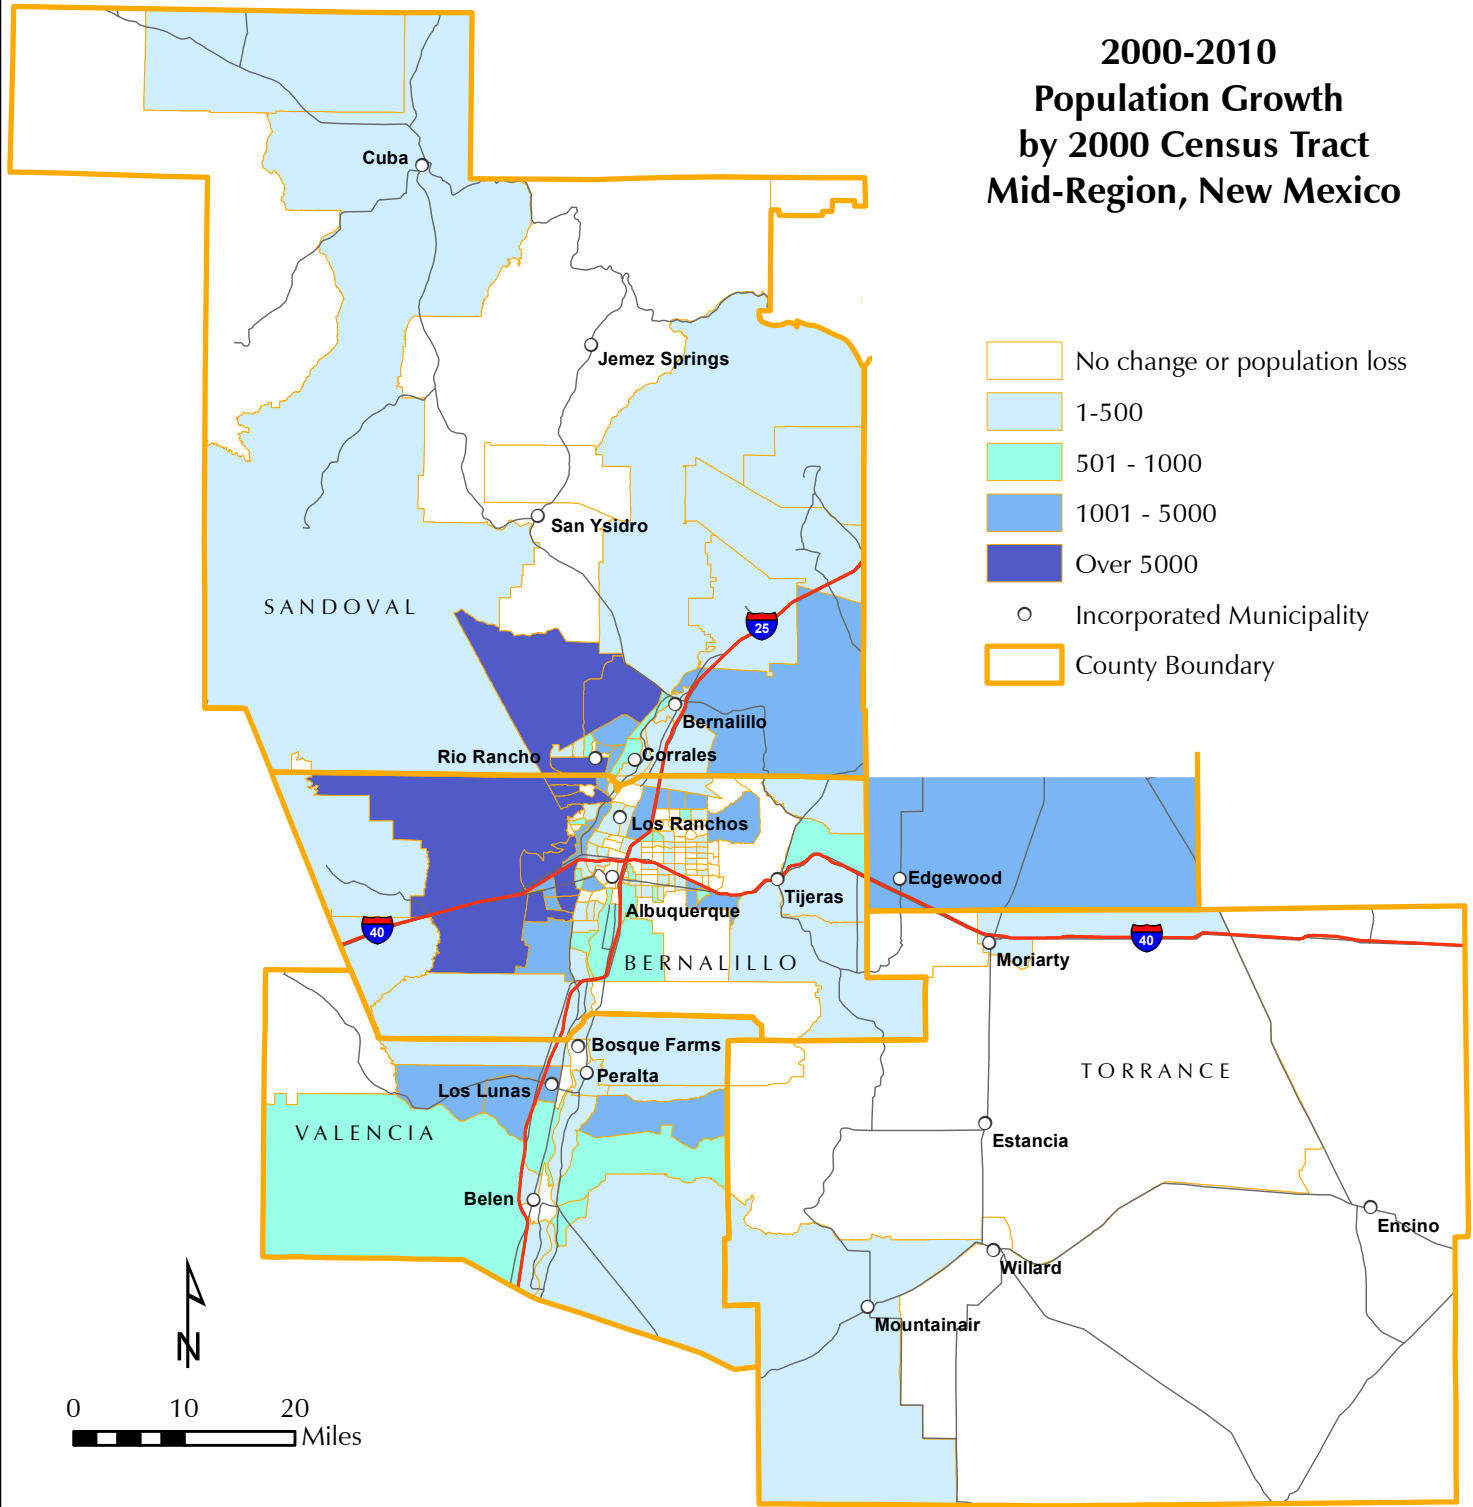

2000-2010 Population Growth by 2000 Census Tract Mid-Region, New Mexico

- No change or population loss
- 1-500
- 501 - 1000
- 1001 - 5000
- Over 5000
- Incorporated Municipality
- County Boundary

Source: 2000 & 2010 U.S. Census.